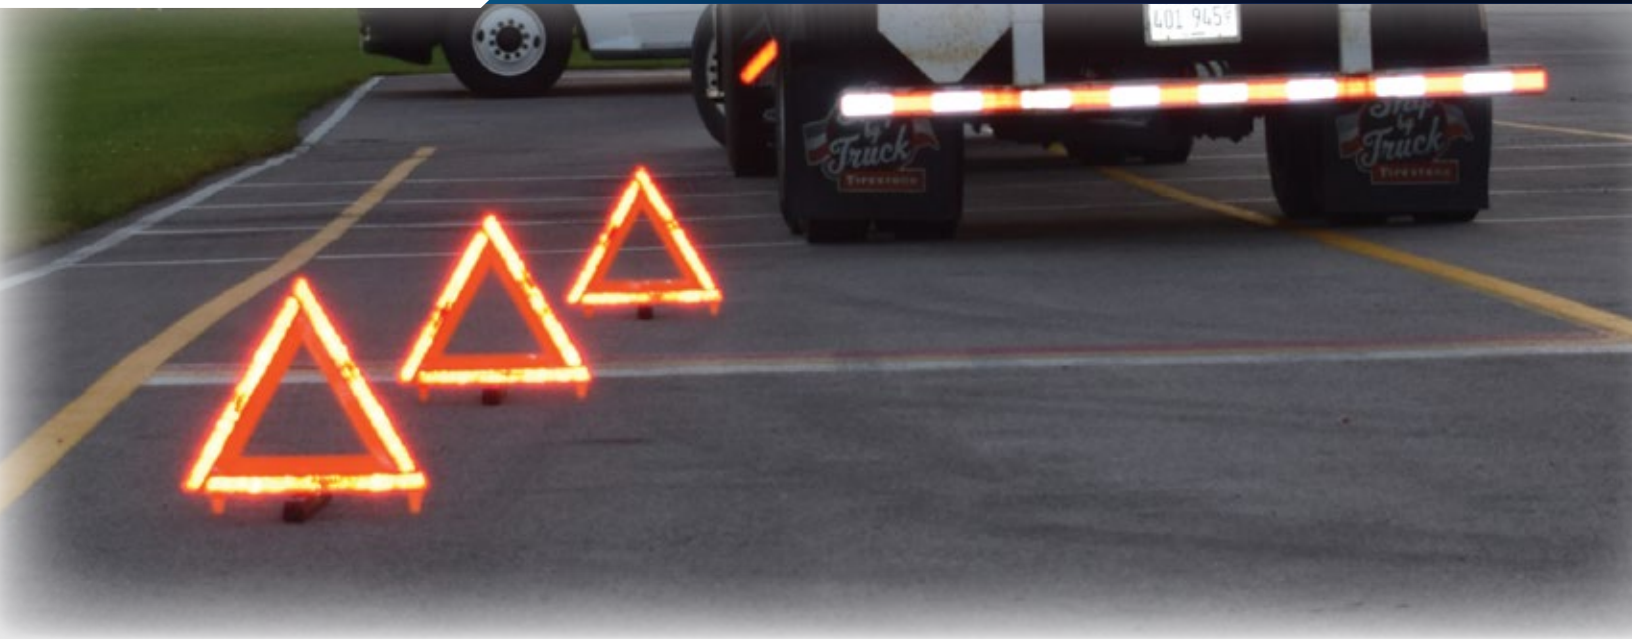

TRIANGLE WARNING KITS